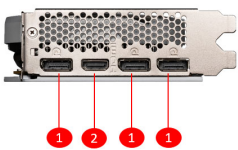

SPECIFICATIONS

Memory	8GB GDDR6
Power connectors	8-pin x 1
Grafik Motoru	NVIDIA® GeForce RTX™ 4060
Veriyolu Standardı	PCI Express® Gen 4 x 8
Bellek Arayüzü	128-bit
Çekirdek Hızı(MHz)	Extreme Performance: 2505 MHz (MSI Center) Boost: 2490 MHz
Bellek Hızı(MHz)	17 Gbps
Maximum Displays	4
Output	DisplayPort x 3 (v1.4a) HDMI™ x 1 (Supports 4K@120Hz HDR and 8K@60Hz HDR and Variable Refresh Rate (VRR) as specified in HDMI™ 2.1a)
Power consumption (W)	115 W
HDCP Desteği	Y
Digital Maximum Resolution	7680 x 4320
Recommended Power Supply (W)	550 W
DirectX Desteği	12 Ultimate
Boyutlar (mm)	199 x 120 x 41 mm

CONNECTIONS

1. DisplayPort
2. HDMI™

FEATURES

Dual Fan

Two fans and a huge heatsink ensure a cool and quiet experience for you.

TORX FAN 4.0

A masterpiece of teamwork, fan blades work in pairs to create unprecedented levels of focused air pressure.

Zero Frozr

The fans completely stop when temperatures are relatively low, eliminating all noise.

Reinforcing Backplate

The reinforcing backplate features a flow-through design that provides additional ventilation.