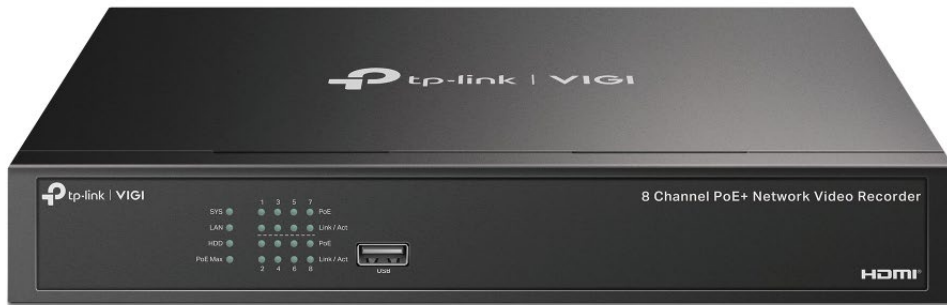

8 Channel PoE+ Network Video Recorder

MODEL: VIGI NVR1008H-8P

H.265+

8
PoE+ Ports

53w
PoE Budget

Remote Management
Dedicated VIGI app

Smart Detection

Configuration for Better
Monitoring*

Two-Way Audio

Listen and Talk in Real Time

Quick Playback

Support for 8-Channel Synchronous
Playback

Onvif

Promises Comprehensive
Compatibility

Overview

VIGI Surveillance Solution

Highlight

8-Channel Live View

Ensure a real-time display of every monitored area on one screen and take everything under your control.

Simplified Deployment with PoE+

Easily connect and power your PoE camera with one RJ45 cable transmitting both data and power. No power adapter needed.