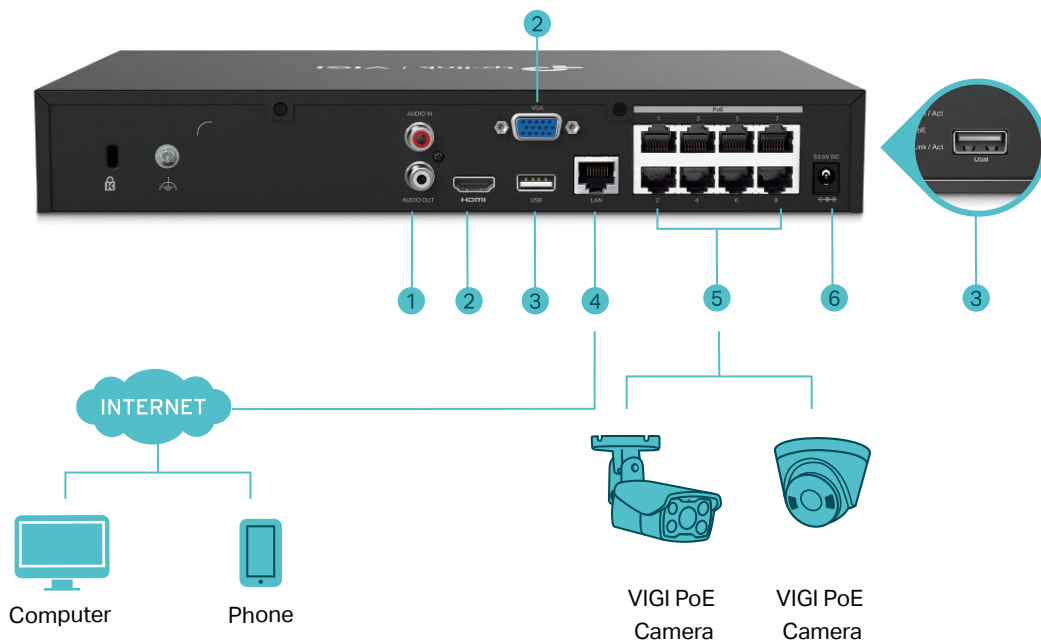

Highlight

8-Channel Live View

Ensure a real-time display of every monitored area on one screen and take everything under your control.

Simplified Deployment with PoE+

Easily connect and power your PoE camera with one RJ45 cable transmitting both data and power. No power adapter needed.

4K Video Output

Show more details with up to 8MP resolution for one channel and 16MP decoding capacity in total for all channels

Easy Management

Seamlessly manage the NVR and connected cameras via the web UI, NVR UI, VIGI app, and VIGI Security Manager. Customize the management systems to suit your specific needs.

Network Topology

1. AUDIO IN and AUDIO OUT for Two-Way Audio
2. HDMI and VGA Ports for Video Output
3. Two USB Ports for Mouse, Keyboard, or Mobile Hard Disk Connection*
4. LAN Port for Ethernet Connection
5. Eight PoE+ Ports to Connect and Power Your Camera
6. Power Supply