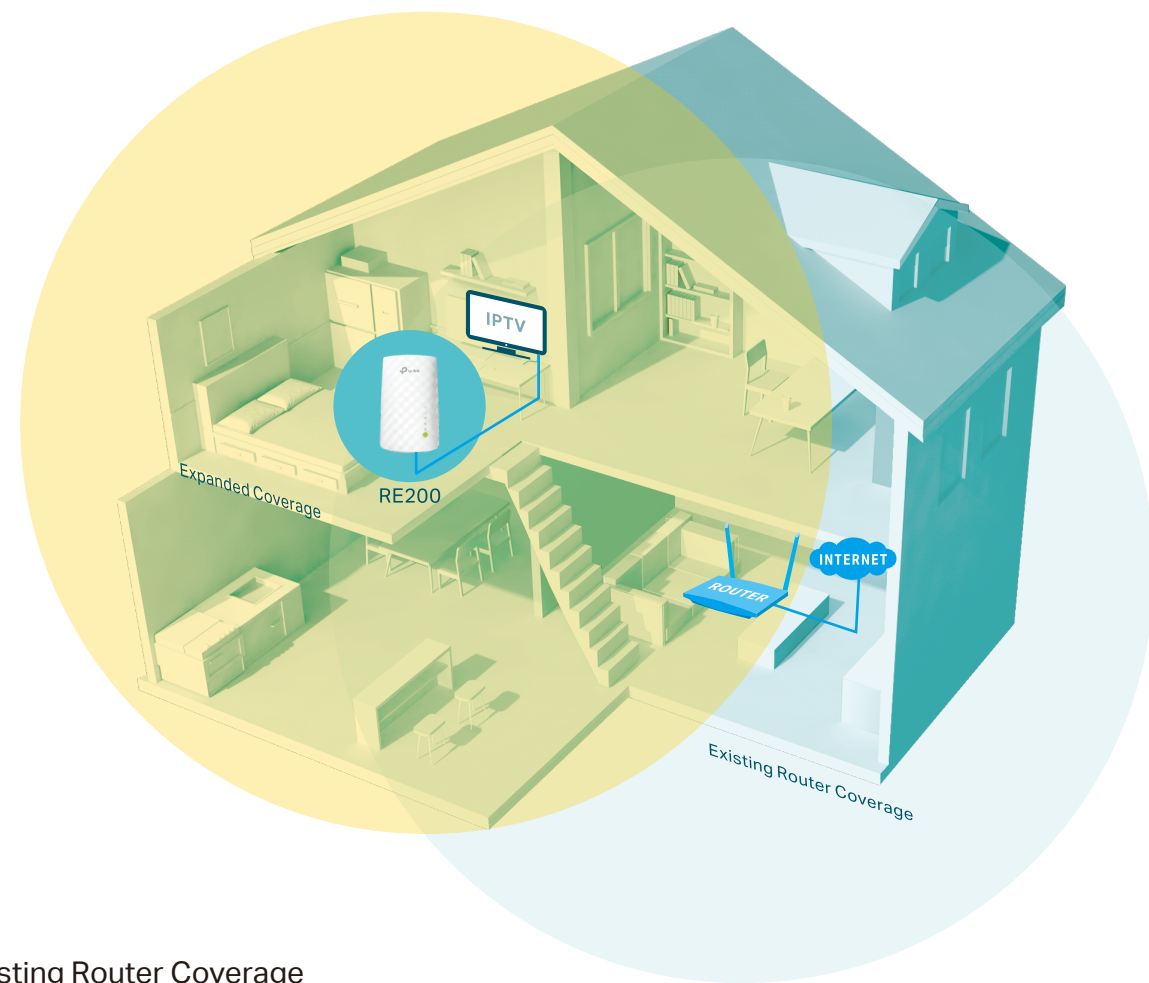

Highlights

Extend the Range of Your Wi-Fi Network

The AC750 Wi-Fi Range Extender connects to your router wirelessly, strengthening and expanding its signal into areas it can't reach on its own, achieving speeds of 300Mbps on the 2.4GHz band and 433Mbps on the 5GHz band.

- Existing Router Coverage
- Expanded Coverage
- Ethernet Cable

Perfect Location at a Glimpse

An intelligent Signal light helps you quickly find the best location to install the range extender.