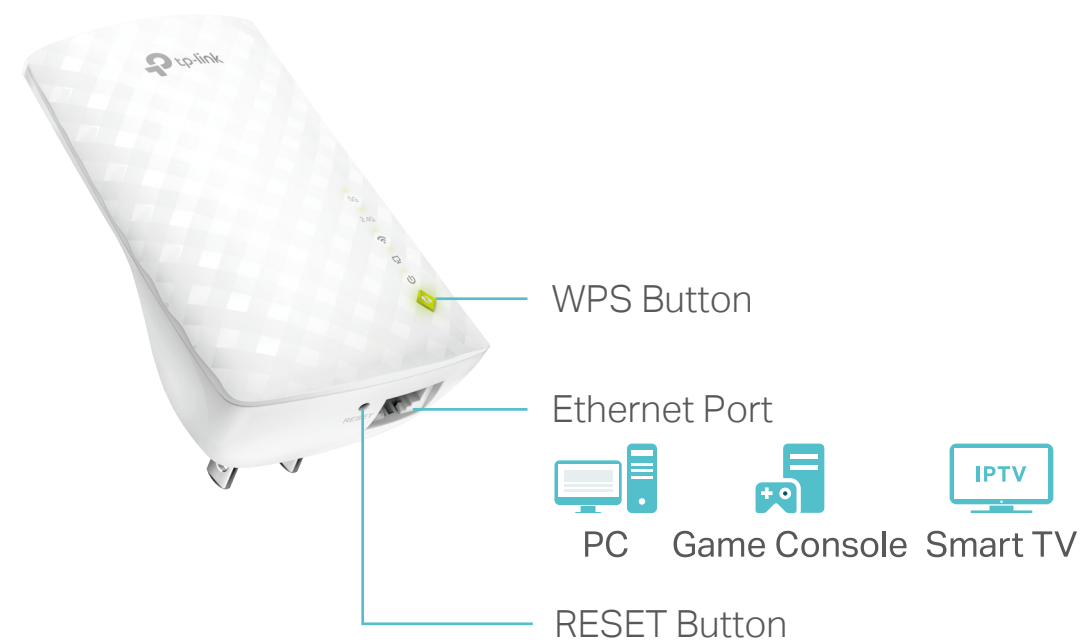

Specifications

Hardware

- Ethernet Port: 1 10/100Mbps RJ45 Port
- Button: WPS Button, RESET Button
- Antenna: 3 Omni-directional Antennas
- Power Consumption: 7.3W
- Dimensions (W × D × H): 2.6×1.5×4.3 in. (65.8×38.8×110mm)

Wireless

- Wireless Standards: IEEE 802.11 a/n/ac 5GHz, IEEE 802.11b/g/n 2.4GHz
- Frequency: 2.4GHz and 5GHz
- Signal Rate: 300Mbps at 2.4GHz, 433Mbps at 5GHz
- Transmit Power: FCC: ≤30dBm
- Reception Sensitivity:
  - 5GHz:
    - 11a 6Mbps:-95dBm, 11a 54Mbps:-78dBm
    - 11ac HT20 MCS0:-95dBm,MCS8: -73dBm
    - 11ac HT40 MCS0:-92dBm,MCS9: -67dBm
    - 11ac HT80 MCS0: -88dBm,MCS9: -64dBm
  - 2.4GHz:
    - 11g 54Mbps:-80dBm, 11n HT20: -78dBm
    - 11n HT40: -75dBm
- Wireless Function: WMM, Short GI, WPS, Wireless Multicast Forwarding, DHCP Server, Access Control
- Wireless Security: WEP, WPA-PSK/WPA2-PSK encryptions

Others

- Certification
  FCC, RoHS
- System Requirements
  Microsoft Windows 98SE, NT, 2000, XP, Vista™ or Windows 7, 8, 8.1, 10, MAC OS, NetWare, UNIX or Linux
  Internet Explorer 11, Firefox 12.0, Chrome 20.0, Safari 4.0, or other Java-enabled browser
- Environment
  Operating Temperature: 0°C ~ +40°C
  Operating Humidity: 10% ~ 90%RH
- Package Contents
  AC750 Wi-Fi Range Extender RE200
  Quick Installation Guide

For more information, please visit
<https://www.tp-link.com/products/details/RE200.html>
or scan the QR code left

*Maximum wireless signal rates are the physical rates derived from IEEE Standard 802.11 specifications. Actual wireless data throughput and wireless coverage per ft2 are not guaranteed and will vary as a result of network conditions, client limitations, and environmental factors, including building materials, obstacles, volume and density of traffic, and client location.

*The product may not be compatible with routers or gateways with firmware that has been altered, is based on open source programs, or is non-standard or outdated.

©2020 TP-Link

www.tp-link.com

TP-Link AC750 Wi-Fi Range Extender RE200